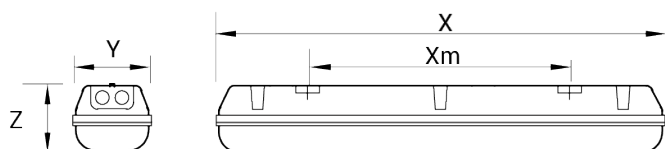

¹ 2200 and 3100lm versions: 1 LED Tube.
4200 and 6000lm versions: 2 LED Tubes.

Dimensions and logistics

Description	X	Xm	Y	Z					
	mm	mm	mm	mm	L x W x H mm	Pcs./Box	Box²	Groupage Pcs./Euro pallet	Double pallet Pcs./Euro pallet
ACQUEx LED-T8 1.2...	1282	800	145	101	1289 x 151 x 105	1	3.3	75	45 + 45
ACQUEx LED-T8 1.5...	1578	1100	145	101	1589 x 151 x 105	1	4.0	75	45 + 45

Please check with our Back Office to confirm logistic data

Accessories

10237125	Bag with 2 suspension triangles for ACQUEx
10256809	Fixing clips in stainless steel 316L, 2 units
10182336	Nickel Brass Ex cable gland M20, 1 unit
10212763	Nickel Brass Ex cable gland M25, 1 unit

Data subject to change.

Original spare parts

10325495	LED tube 1200mm 15W 840 Ex
10344035	LED tube 1500mm 23W 840 Ex